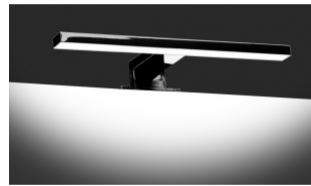

DATA SHEET

LED MIRROR AND CABINET LAMP, 8W, 4200K, CHROME, IP44

LOTM842

DESCRIPTION

The fixtures are damp-resistant, with IP44 index of protection, designed for mounting on a cabinet/mirror in rooms with higher dampness levels. The fixtures are a good solution for cabinet and furniture lighting.

BENEFITS

- High protection rate IP44
- Long exploitation period
- Wide beam angle 120°
- Simplistic and elegant design
- Compact size
- Chrome coating

APPLICATION

- Bathroom lighting
- Cabinet & furniture lighting

DATA SHEET

Light technical information

- Efficiency: 90 lm/W
- Rated luminous flux: 720 lm
- Color Rendering Index (CRI): Ra≥80
- Beam angle: 120 °
- Correlated Color Temperature (CCT): 4200 K
- LED type: SMD2835